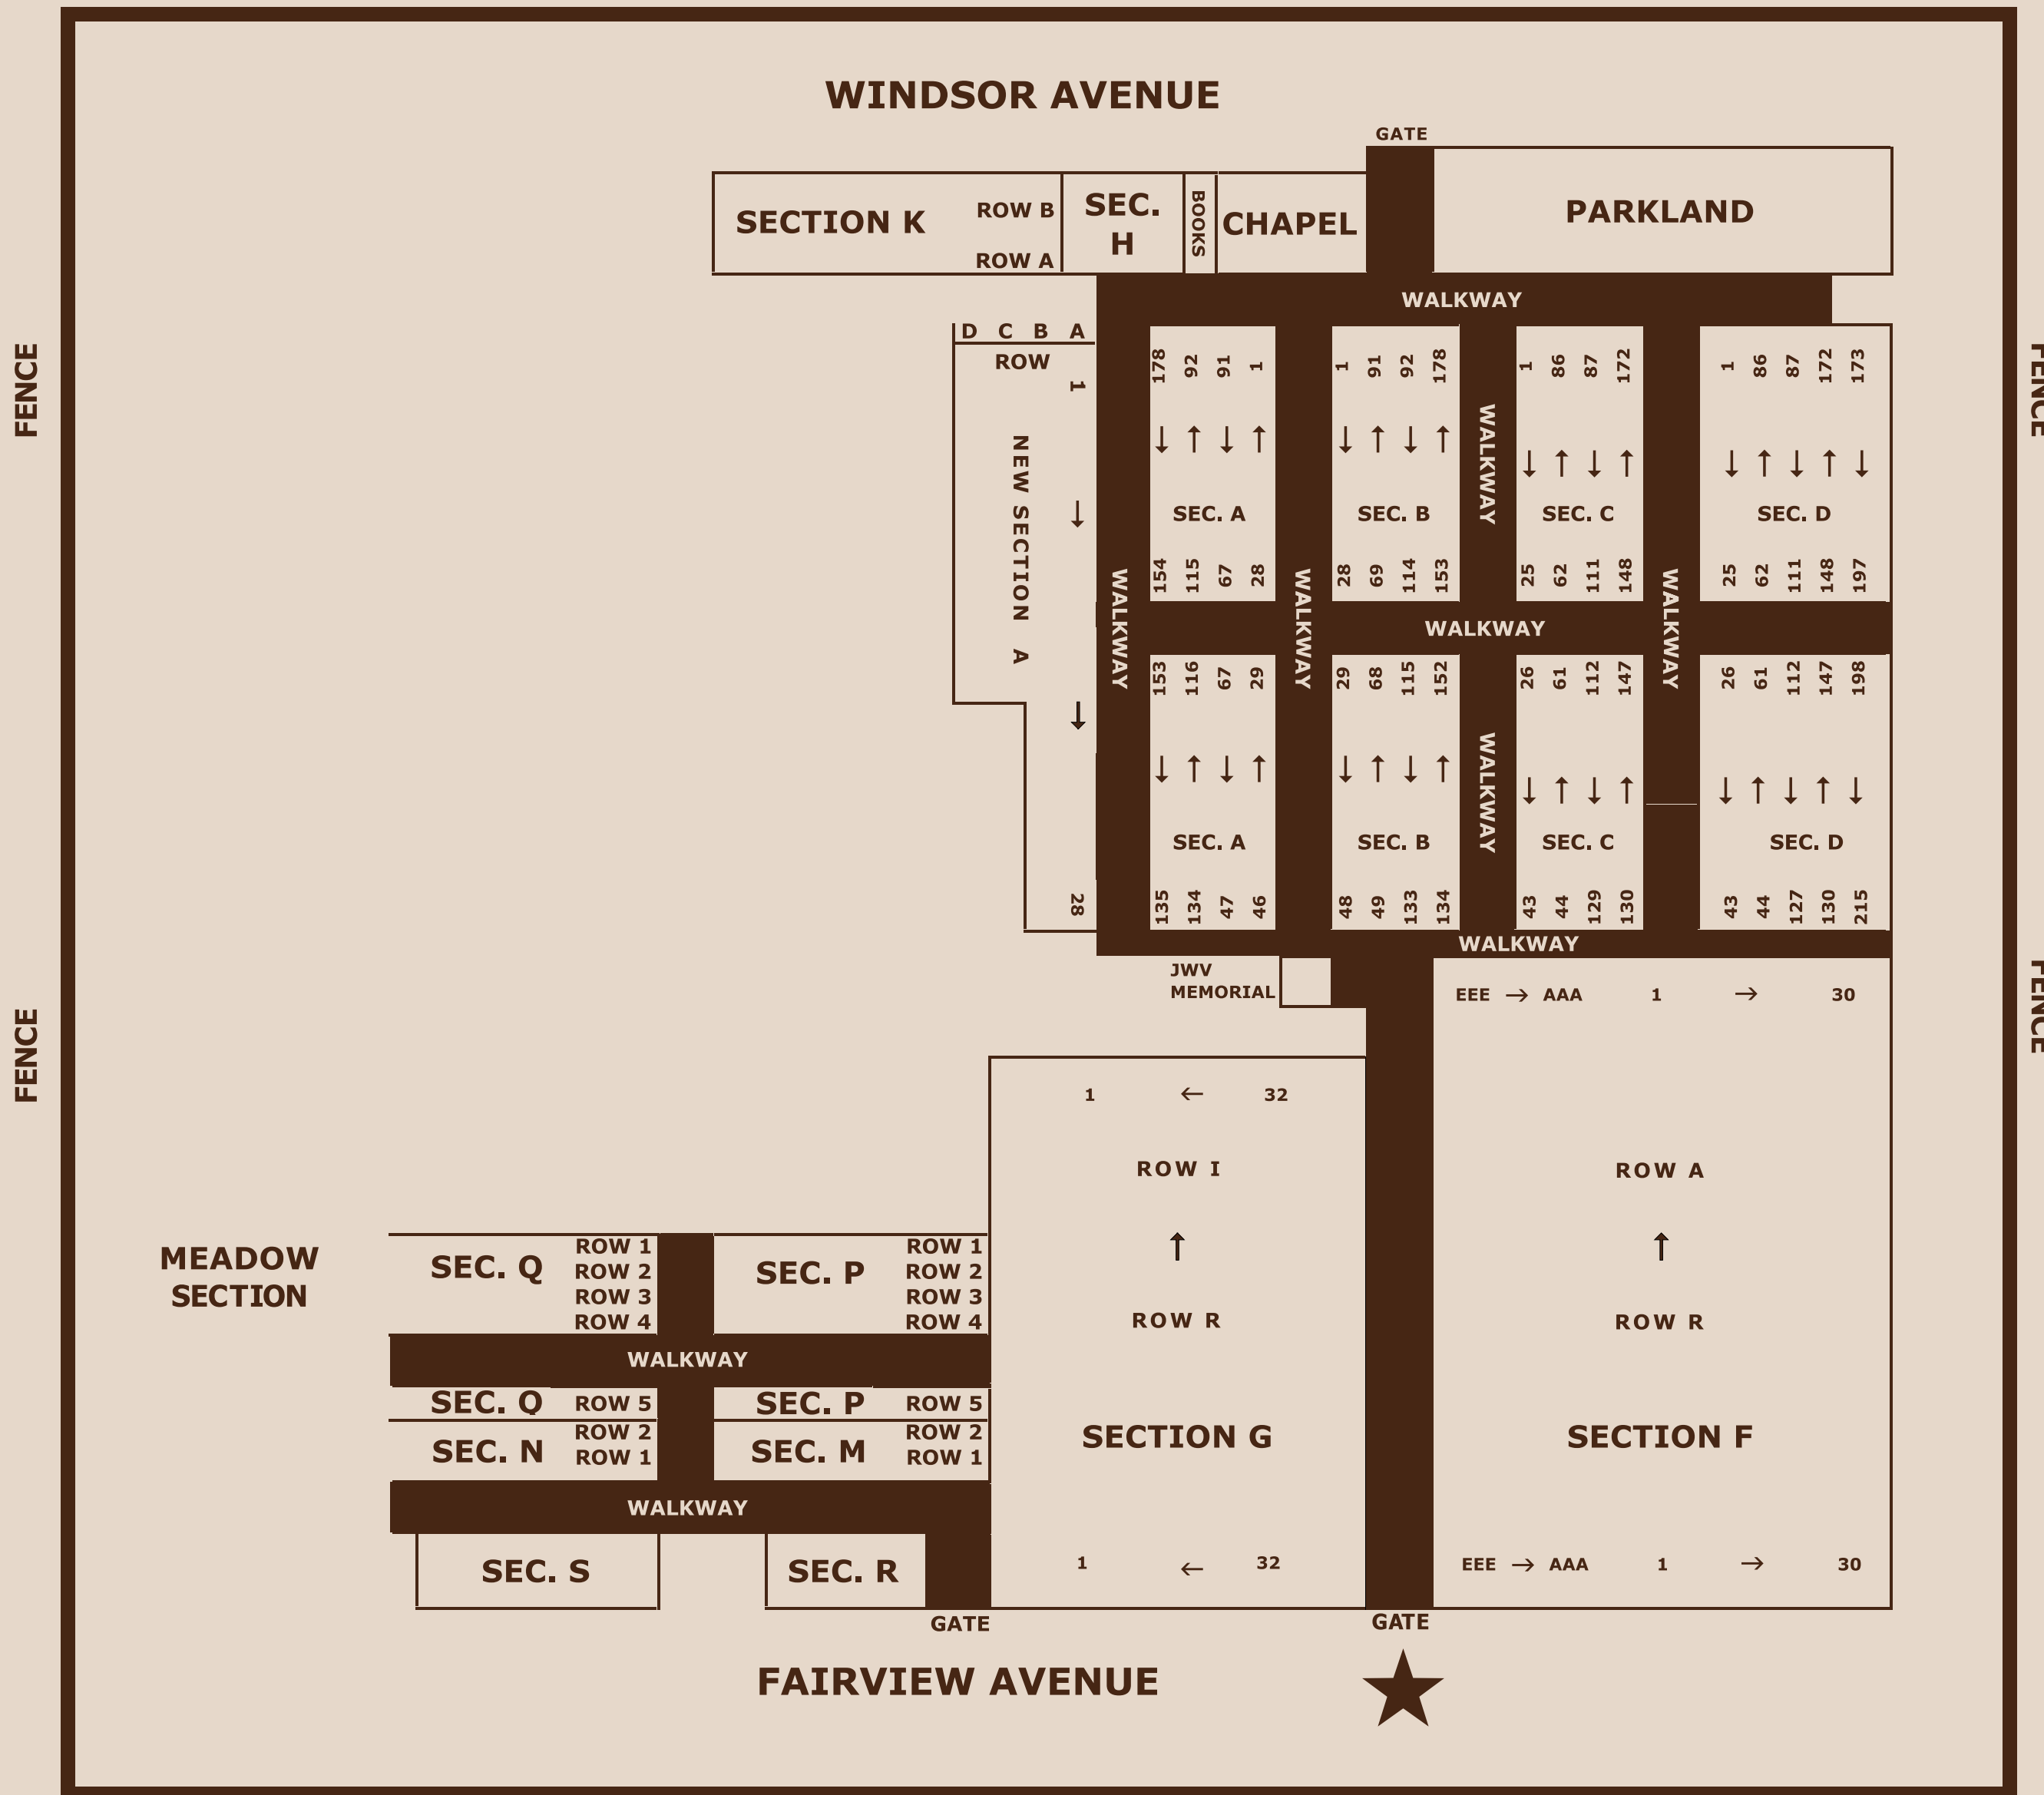

FRAMINGHAM NATICK HEBREW CEMETERY

1909  5670

617-244-6509

WWW.JCAM.ORG